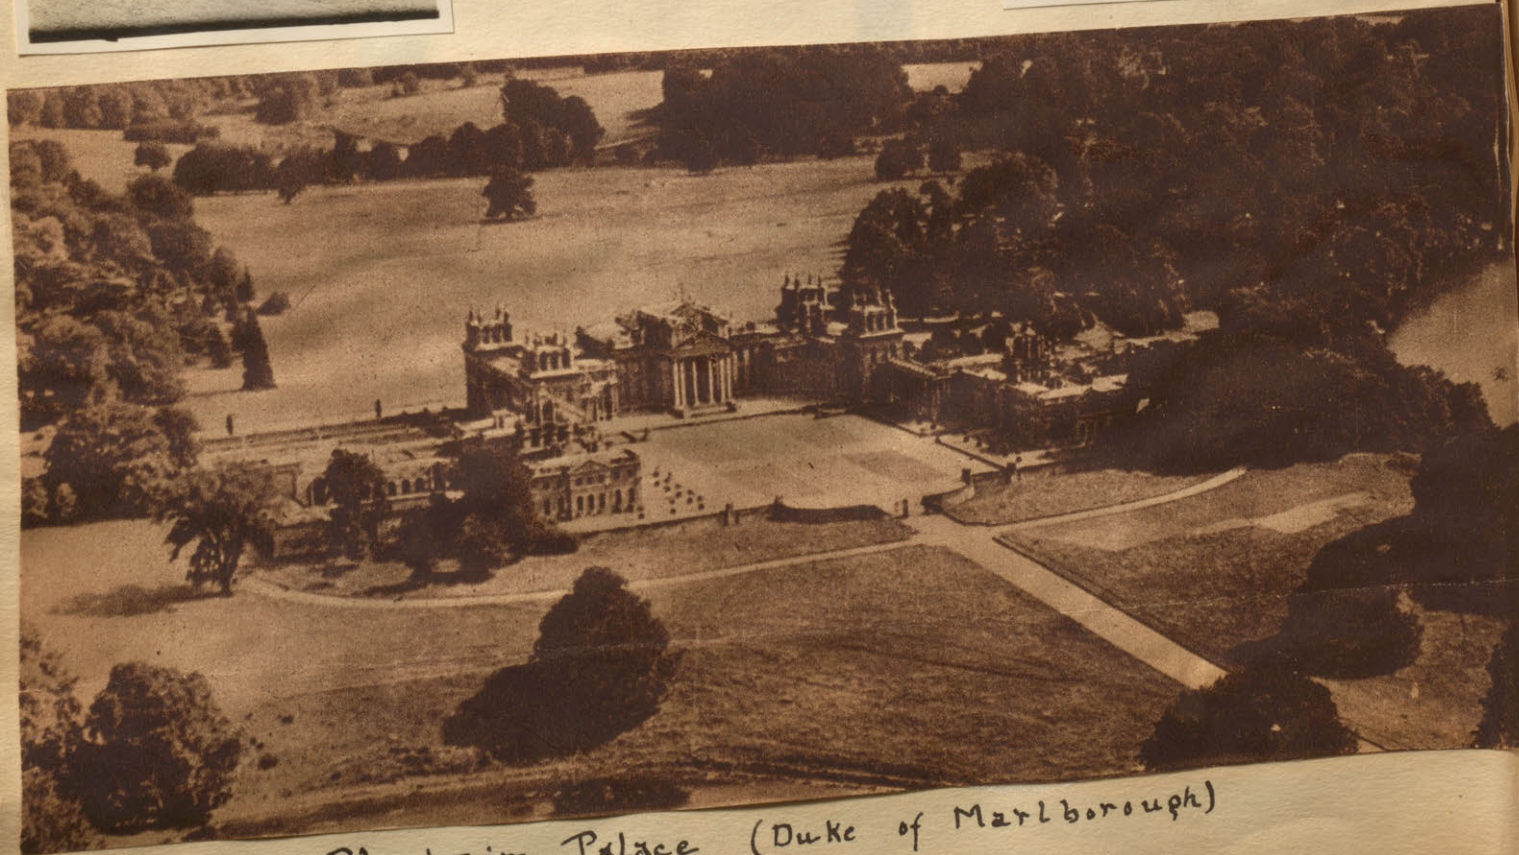

Sunday May 9

Yarnton,
Blenheim,
Woodstock.