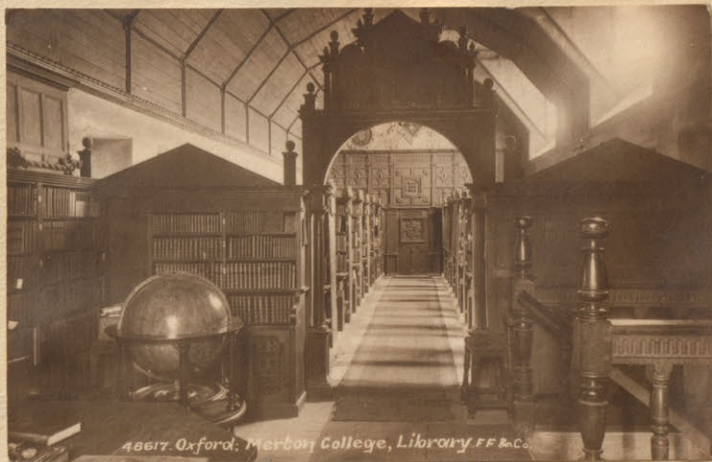

4867 Oxford, Merton College, Library, F.F.C.