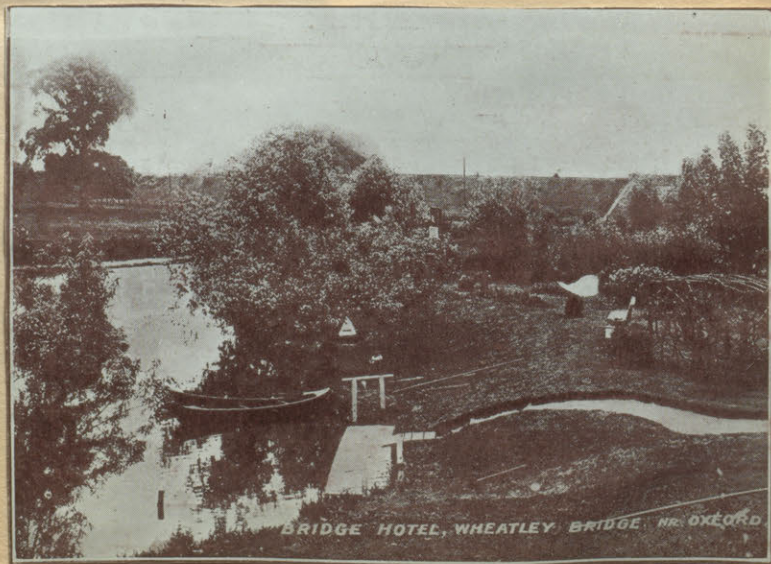

W. G. P. commuting from Oxford
to London August & September 1920